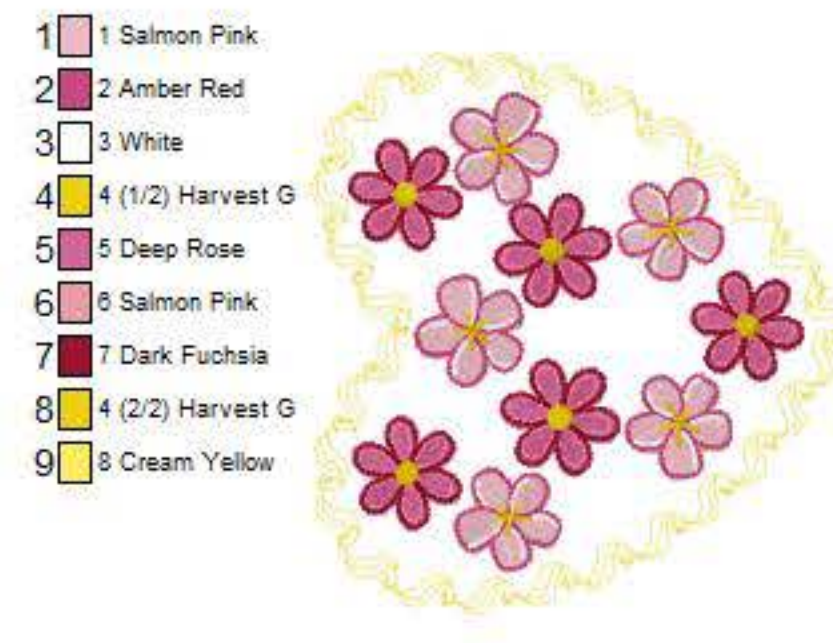

Name: BC_DaintyFlorals11_6x10
File: BC_DaintyFlorals11_6x10.PES
Stitches: 21381 Colors: 8/9
Size: 5.80x6.03 " Stops: 8